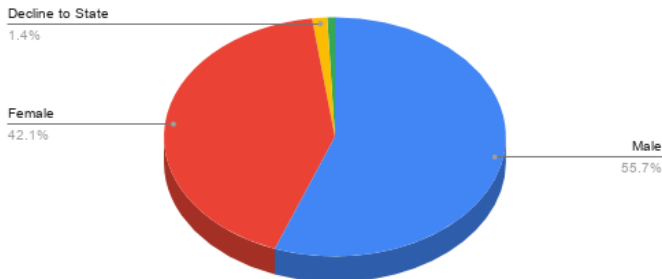

Pre-Conference Data (141 registrants as of 10/16/2020):

Are You Currently Planning to Attend To Graduate School?

Attendee Ethnic Identity

Attendee Ethnicity and Race

Attendee Gender

Do You Identify As A First Generation College

Current Academic Status:

Undergraduate Institution Name:

Undergraduate Major

What Graduate Degrees Are You Considering?

Have you attended a Bay Area GPS?

What are you considering for post-graduate career paths?