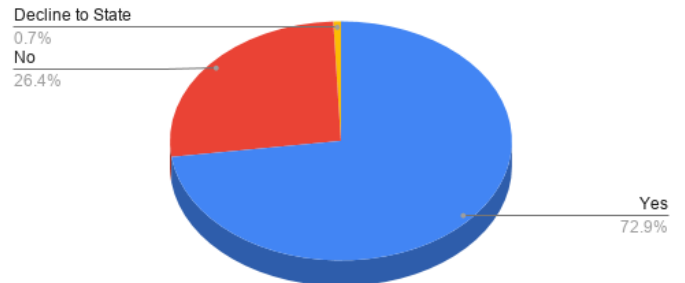

Pre-Conference Data (141 registrants as of 10/16/2020):

Are You Currently Planning to Attend To Graduate School?

Attendee Ethnic Identity

Attendee Ethnicity and Race

Attendee Gender

Do You Identify As A First Generation College

Current Academic Status:

Undergraduate Institution Name:

Undergraduate Major

What Graduate Degrees Are You Considering?

Have you attended a Bay Area GPS?

What are you considering for post-graduate career paths?