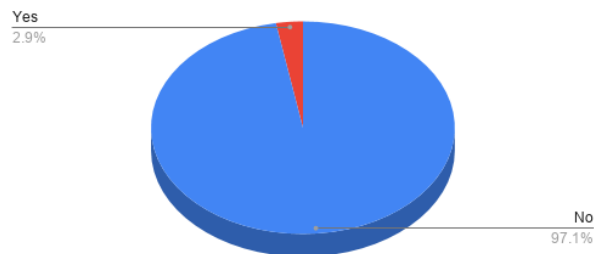

Pre-Conference Data (141 registrants as of 10/16/2020):

Are You Currently Planning to Attend To Graduate School?

Attendee Ethnic Identity

Attendee Ethnicity and Race

Attendee Gender

Do You Identify As A First Generation College

Current Academic Status:

Undergraduate Institution Name:

Undergraduate Major

What Graduate Degrees Are You Considering?

Have you attended a Bay Area GPS?

What are you considering for post-graduate career paths?

How Did You Hear About Our Conference?

Post-Conference Data (143 registrants as of 10/17/2020):

Total Unique Viewers:

- 103 (morning workshops)
- 21 (afternoon panels)
- 124 Viewers / 143 Registered Participants