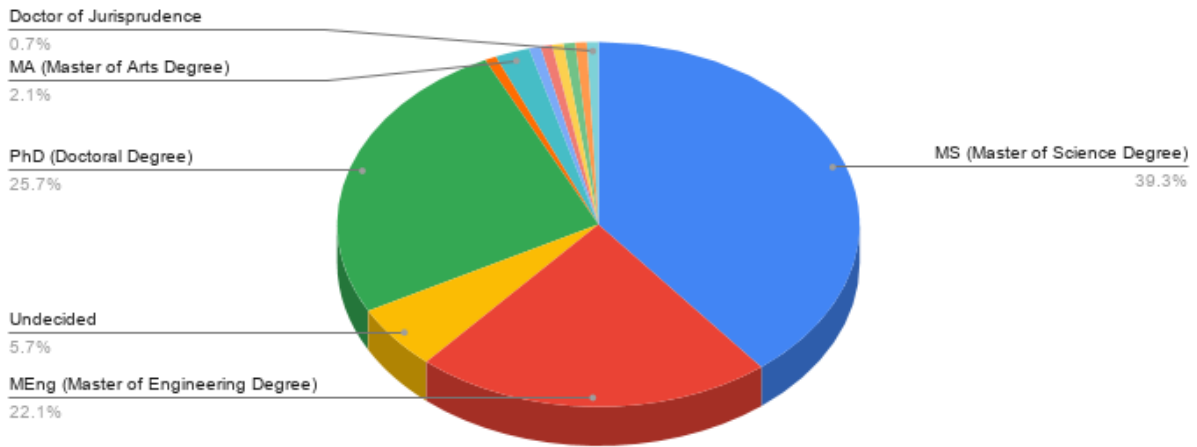

Pre-Conference Data (141 registrants as of 10/16/2020):

Are You Currently Planning to Attend To Graduate School?

Attendee Ethnic Identity

Attendee Ethnicity and Race

Attendee Gender

Do You Identify As A First Generation College

Current Academic Status:

Undergraduate Institution Name:

Undergraduate Major

What Graduate Degrees Are You Considering?

Have you attended a Bay Area GPS?

What are you considering for post-graduate career paths?

How Did You Hear About Our Conference?

Post-Conference Data (143 registrants as of 10/17/2020):

Total Unique Viewers:

- 103 (morning workshops)
- 21 (afternoon panels)
- 124 Viewers / 143 Registered Participants