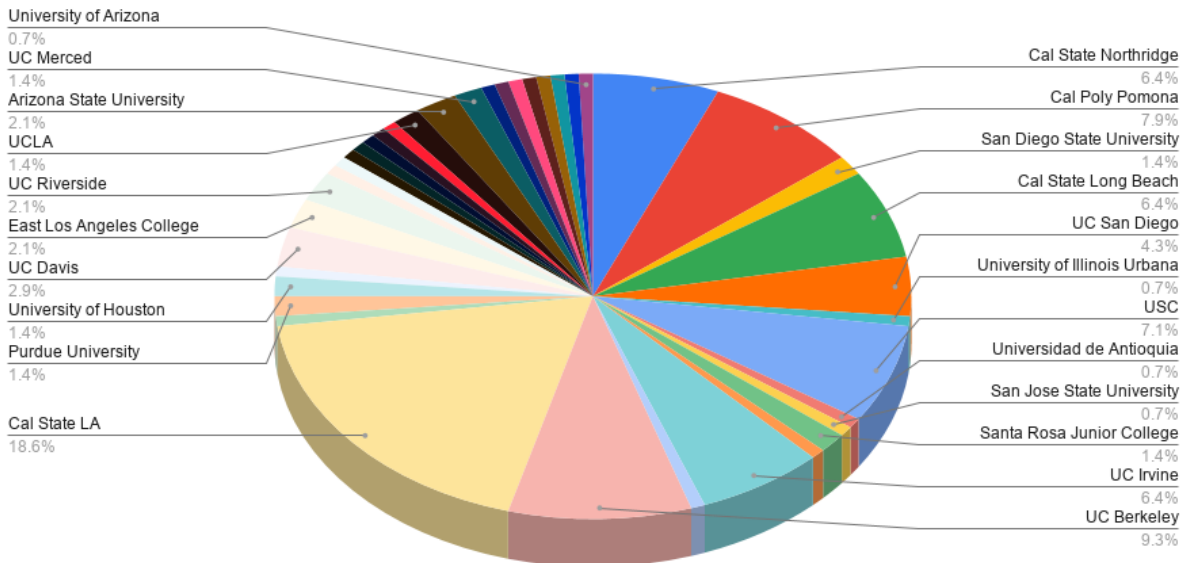

Pre-Conference Data (141 registrants as of 10/16/2020):

Are You Currently Planning to Attend To Graduate School?

Attendee Ethnic Identity

Attendee Ethnicity and Race

Attendee Gender

Do You Identify As A First Generation College

Current Academic Status:

Undergraduate Institution Name:

Undergraduate Major

What Graduate Degrees Are You Considering?

Have you attended a Bay Area GPS?

What are you considering for post-graduate career paths?