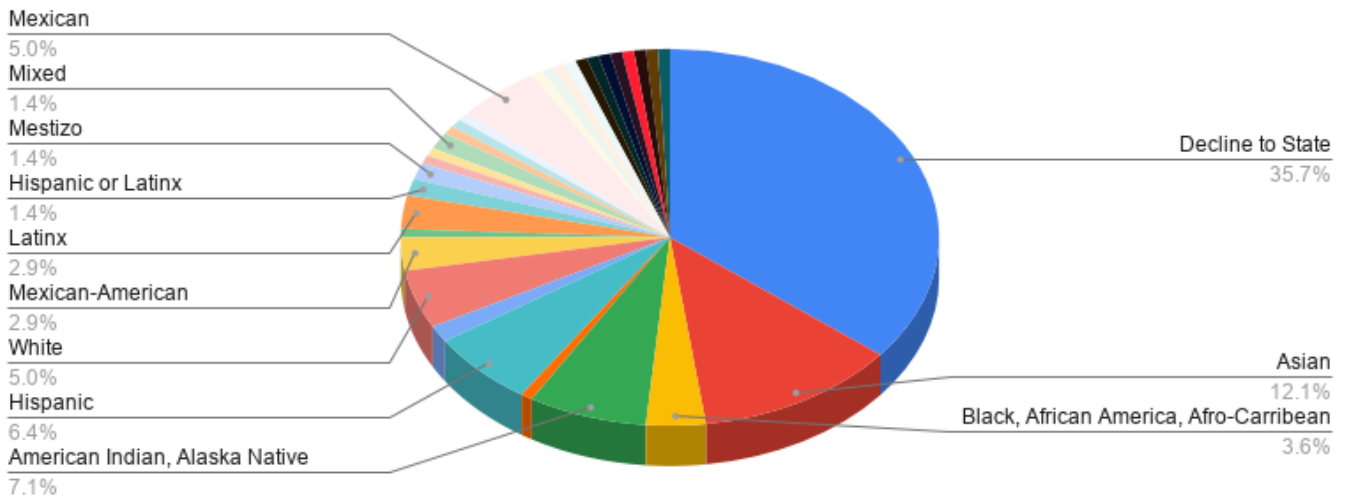

Pre-Conference Data (141 registrants as of 10/16/2020):

Are You Currently Planning to Attend To Graduate School?

Attendee Ethnic Identity

Attendee Ethnicity and Race

Attendee Gender

Do You Identify As A First Generation College

Current Academic Status:

Undergraduate Institution Name:

Undergraduate Major

What Graduate Degrees Are You Considering?

Have you attended a Bay Area GPS?

What are you considering for post-graduate career paths?