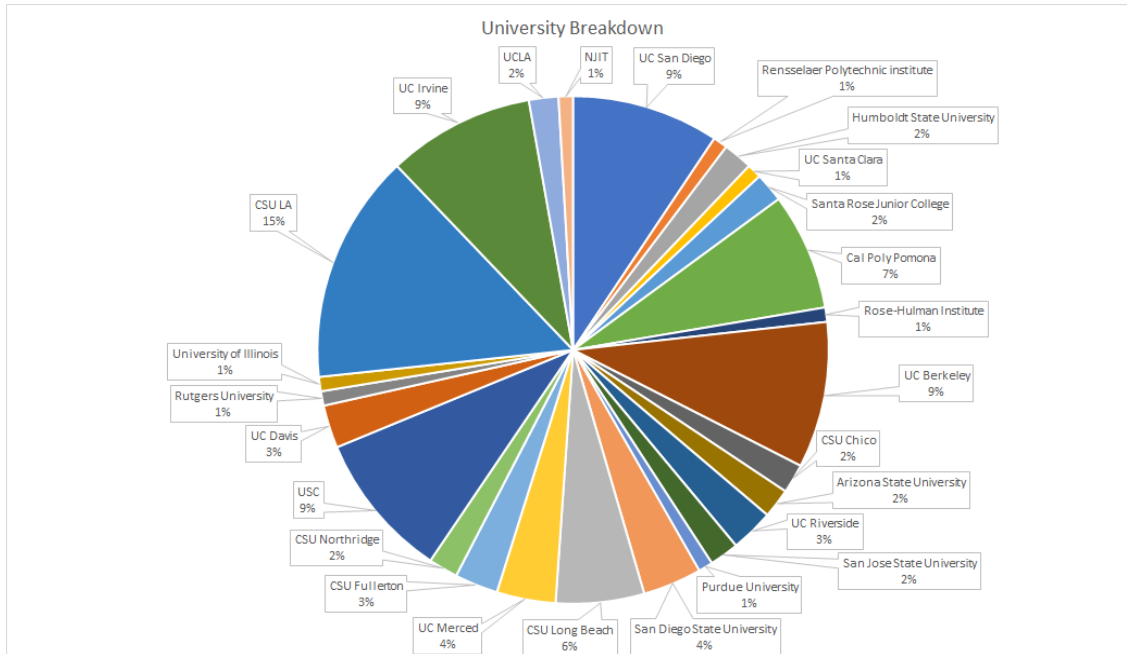

Current Academic Status:

Undergraduate Institution Name:

Undergraduate Major

What Graduate Degrees Are You Considering?

Have you attended a Bay Area GPS?

What are you considering for post-graduate career paths?

How Did You Hear About Our Conference?

Post-Conference Data (143 registrants as of 10/17/2020):

Total Unique Viewers:

- 103 (morning workshops)
- 21 (afternoon panels)
- 124 Viewers / 143 Registered Participants

Institution Breakdown:

- Attended: 28 Universities:

- Registered: 23 Companies