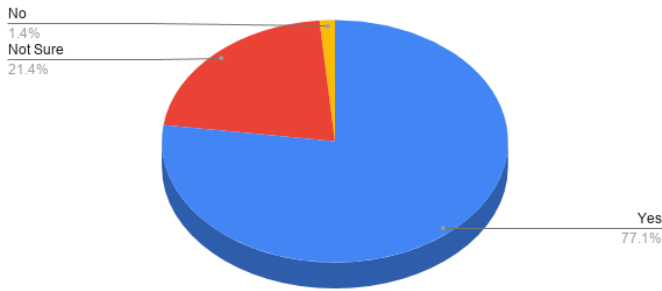

Pre-Conference Data (141 registrants as of 10/16/2020):

Are You Currently Planning to Attend To Graduate School?