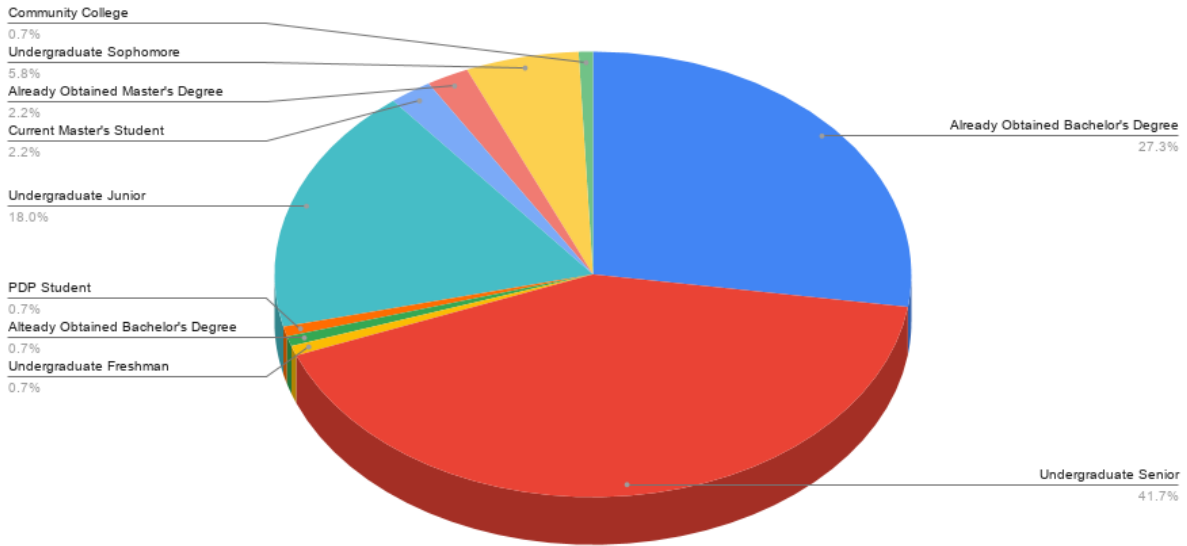

Pre-Conference Data (141 registrants as of 10/16/2020):

Are You Currently Planning to Attend To Graduate School?

Attendee Ethnic Identity

Attendee Ethnicity and Race

Attendee Gender

Do You Identify As A First Generation College

Current Academic Status:

Undergraduate Institution Name:

Undergraduate Major

What Graduate Degrees Are You Considering?

Have you attended a Bay Area GPS?

What are you considering for post-graduate career paths?

How Did You Hear About Our Conference?

Post-Conference Data (143 registrants as of 10/17/2020):

Total Unique Viewers:

- 103 (morning workshops)
- 21 (afternoon panels)
- 124 Viewers / 143 Registered Participants