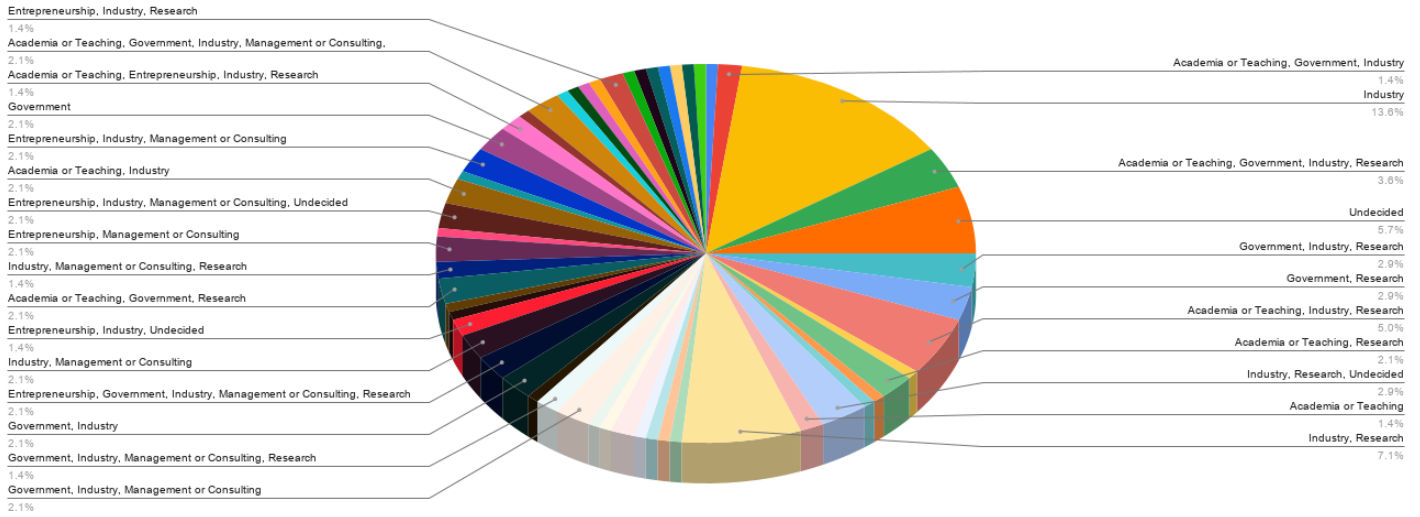

Current Academic Status:

Undergraduate Institution Name:

Undergraduate Major

What Graduate Degrees Are You Considering?

Have you attended a Bay Area GPS?

What are you considering for post-graduate career paths?